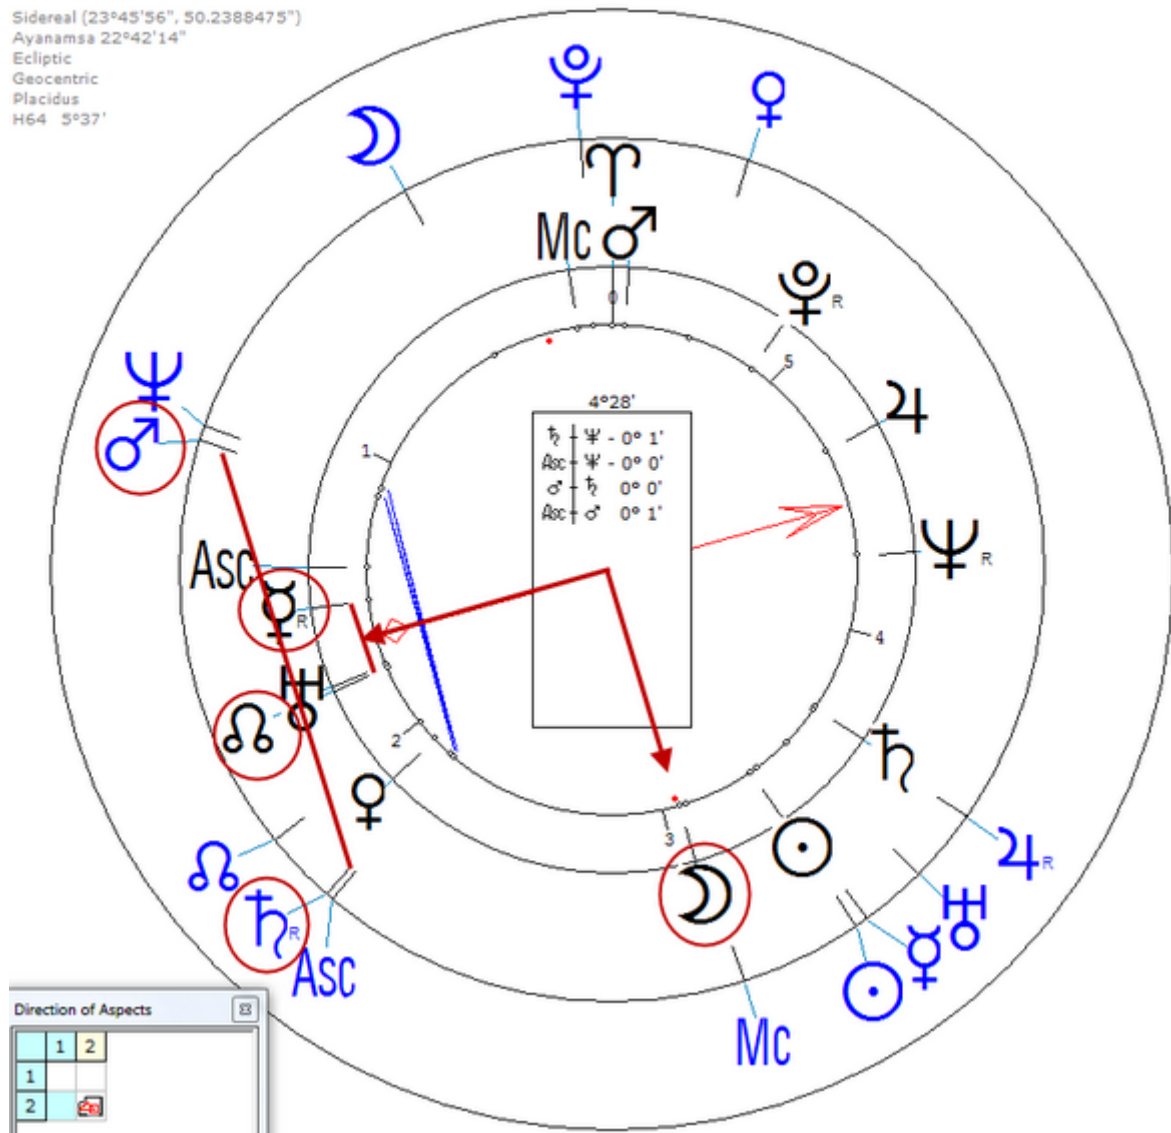

Johnson, J. J.

22 January 1924 at 17:05 (= 5:05 PM)Indianapolis, Indiana, 39n46, 86w09

American jazz trombonist, composer and arranger.

<https://www.astro.com/astro-databank/Johnson,_J._J.>

Death by Suicide 4 February 2001 in Indianapolis, Indiana(Gunshot wound, age 77)

Solar Return (Harmonic 64)

Solar $\♁/\♃ = ♀_n/\♁_n = \mathcal{D}_n$

Solar $\♁/\♃$ (Gunshot) = $\mathcal{D}_n/\♁_n$

Johnson, J. J.
22 January 1924 Tue 17:05 (GMT-6) 39°46'06"N 86°09'29"W
Indianapolis, Indiana, USA

Sidereal (23°45'56", 50.2388475")
Ayanamsa 22°42'14"
Ecliptic
Geocentric
Placidus
H64 5°37'